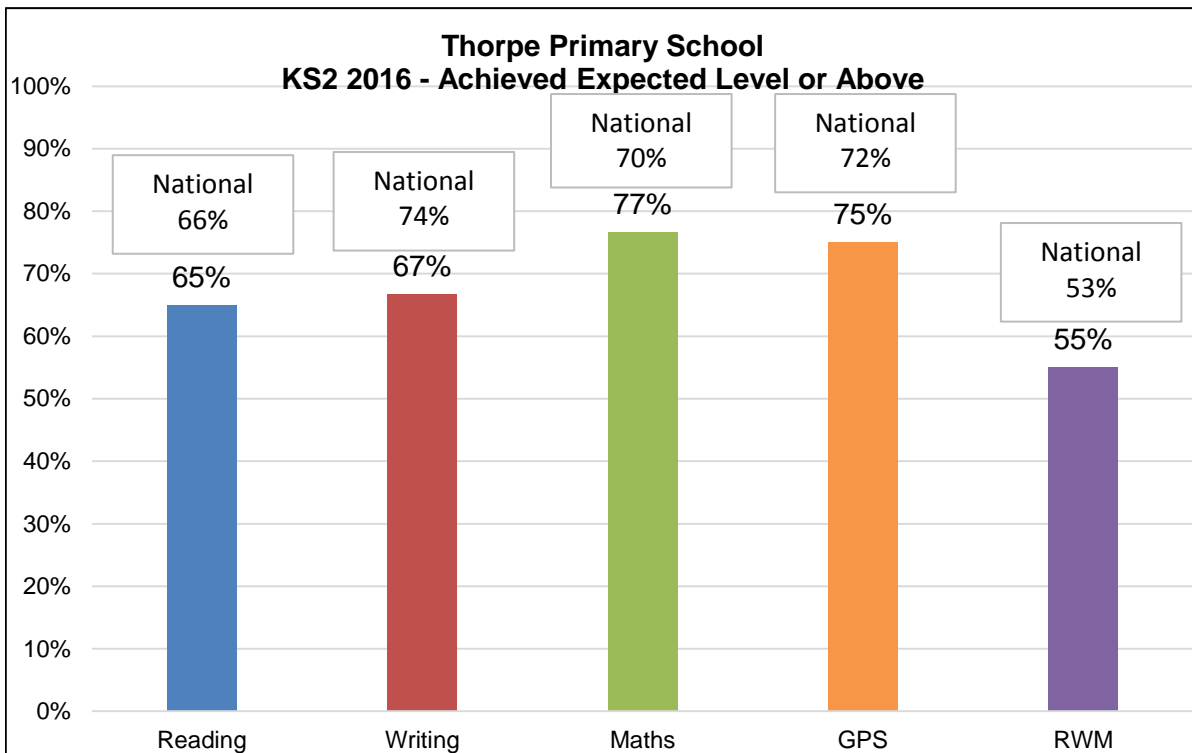

KS2 Results 2016 Thorpe Primary School

	Reading	Writing	Maths	GPS	RWM
<i>Average Scale Score</i>	Us 102		Us 104	Us 103	
	Nat. 103		Nat. 103	Nat. 104	
<i>Achieved expected level or above</i>	65%	67%	77%	75%	55%